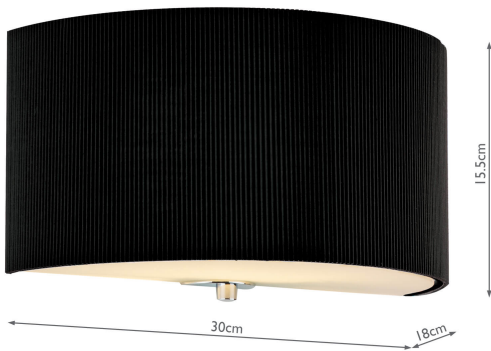

ZAR0122

Zaragoza Wall Light With Black Shade

RRP

£82.80 (inc VAT)

TECHNICAL DATA

Measurements	D18 x H16 x W30cm
Shade Measurements	D18 x H16 x W30cm
Fixing Plate Dimensions	D1.5 x H8.5 x W13cm
Finish	Black, Frosted Glass
Material	Fabric, Glass
Nett Weight (kg)	1 kg
Shade Included	Shade Inc
Shade Material	Black Cotton Mix
Primary Light:	
Lamp	1 x 60w max ES GLS
Recommended Lamp	BUL-E27-LED-17