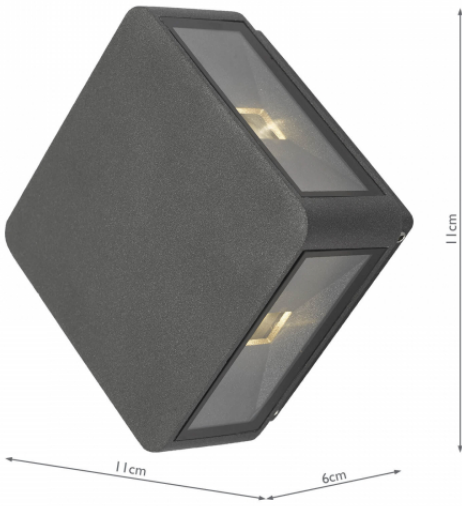

WEI2139

Weiss Outdoor 4 Light Wall Light Square Matt Grey Glass IP65 LED

RRP

£94.80 (inc VAT)

TECHNICAL DATA

Measurements	D6 x H11 x W11cm
Finish	Matt Grey, Glass
Material	Glass, Metal
Nett Weight (kg)	0.5 kg
Primary Light: Lamp	4 x 2w LED
Lumens	251
Efficiency	32lm/w
Colour Rendering	80 Ra

IP Rating
Suitable

IP65
Outdoor, Bathroom Zones
1 & 2