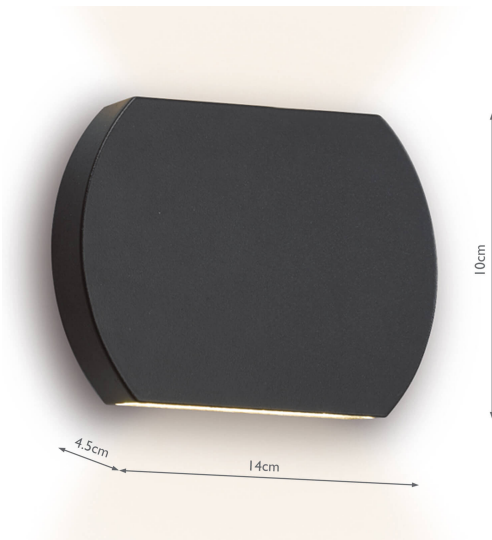

VUL2137

Vulcan Outdoor Wall Light Dark Grey IP44 LED

RRP
£75.00 (inc VAT)

TECHNICAL DATA

Measurements	D4.5 x H10 x W14cm
Finish	Matt Grey
Material	Metal
Nett Weight (kg)	0.43 kg
Primary Light:	
Lamp	2 x 4w LED
Lumens	337
Efficiency	49lm/w
Colour Rendering	82 Ra

  **LED**
IP Rating
Suitable

IP44
Outdoor, Bathroom Zones
1 & 2