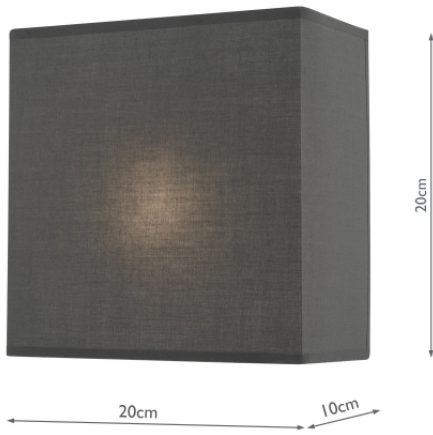

URM0739

Urmi Wall Light Grey Shade

RRP

£27.60 (inc VAT)

TECHNICAL DATA

Measurements	D10 x H20 x W20cm
Shade Measurements	D10.5 x H20 x W21cm
Fixing Plate Dimensions	H2.5 x Ø10cm
Finish	Grey
Material	Fabric
Nett Weight (kg)	0.36 kg
Shade Included	Shade Inc
Shade Material	Grey Faux Silk
Primary Light:	
Lamp	1 x 40w max ES GLS
Recommended Lamp	BUL-E27-LED-19