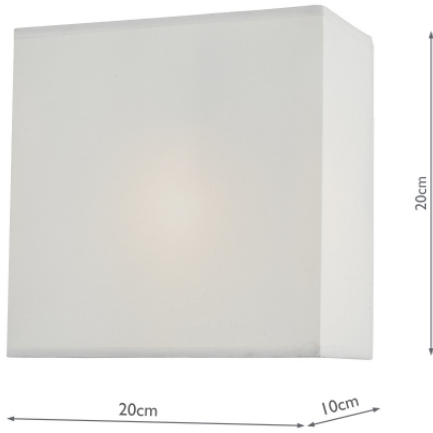

URM0715

Urmi Wall Light Ivory Shade

RRP

£27.60 (inc VAT)

TECHNICAL DATA

| | |
|--------------------------------|---------------------|
| Measurements | D10 x H20 x W20cm |
| Shade Measurements | D10.5 x H20 x W21cm |
| Fixing Plate Dimensions | H2.5 x Ø10cm |
| Finish | White |
| Material | Fabric |
| Nett Weight (kg) | 0.36 kg |
| Shade Included | Shade Inc |
| Shade Material | White Faux Silk |
| Primary Light: | |
| Lamp | 1 x 40w max ES GLS |
| Recommended Lamp | BUL-E27-LED-19 |