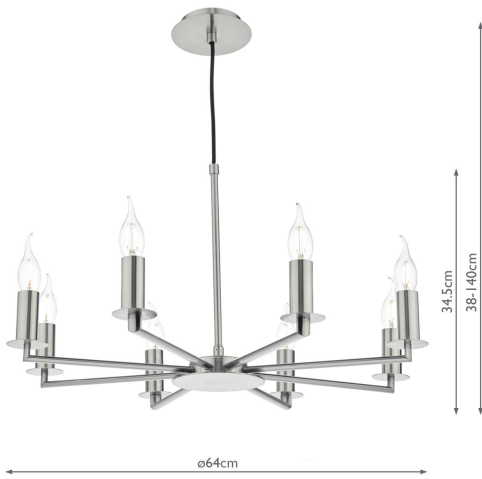

TYL0838

Tyler 8lt Pendant Satin Nickel Fitting Only

RRP

£348.00 (inc VAT)

TECHNICAL DATA

Measurements	H min38 - max140 x Ø64cm
Fixing Plate Dimensions	H2 x Ø10cm
Finish	Satin Nickel
Material	Metal
Cable Material	Braided Black
Nett Weight (kg)	2.5 kg
Shade Included	Fitting Only
Primary Light:	
Lamp	8 x 40w max SES CNDL
Recommended Lamp	BUL-E14-LED-14

IP Rating

IP20

Suitable

Indoor