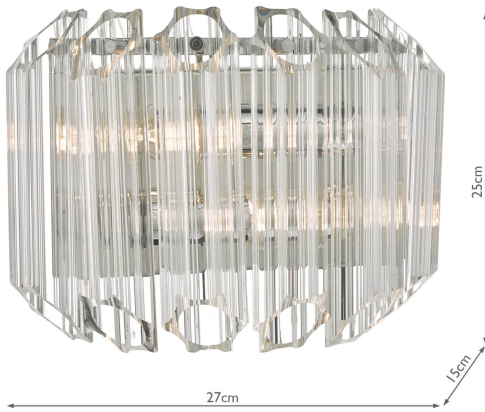

## Tuvalu 2 Light Wall Light Glass & Polished Chrome

RRP  
**£150.00** (inc VAT)

### TECHNICAL DATA

<b>Measurements</b>	D15 x H25 x W27cm
<b>Fixing Plate Dimensions</b>	D2 x H12 x W17cm
<b>Finish</b>	Glass, Polished Chrome
<b>Material</b>	Glass, Metal
<b>Nett Weight (kg)</b>	2.5 kg