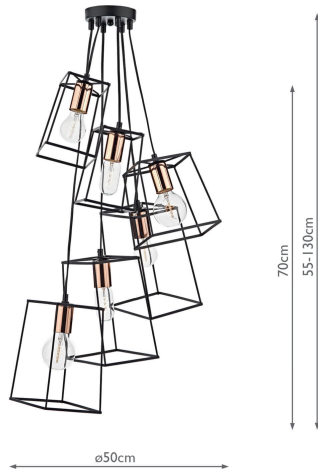

TOW0622

Tower 6 Light Cluster Pendant Matt Black & Copper

RRP

£174.00 (inc VAT)

TECHNICAL DATA

Measurements	H min55 - max130 x Ø50cm
Fixing Plate Dimensions	H2.5 x Ø12cm
Finish	Matt Black, Polished Copper
Material	Metal
Cable Material	Black
Nett Weight (kg)	2.5 kg
Primary Light:	
Lamp	6 x 40w max ES GLS
Recommended Lamp	BUL-E27-LED-19