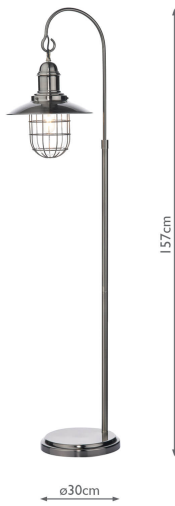

TER4961

Terrace Floor Lamp Antique Chrome

RRP
£210.00 (inc VAT)

TECHNICAL DATA

Measurements	H157 x Ø30cm
Base Measurements	H4 x Ø28cm
Finish	Antique Chrome, Glass
Material	Glass, Metal
Cable Material	Black
Nett Weight (kg)	5.5 kg
Primary Light:	
Lamp	1 x 60w max ES GLS
Recommended Lamp	BUL-E27-LED-16