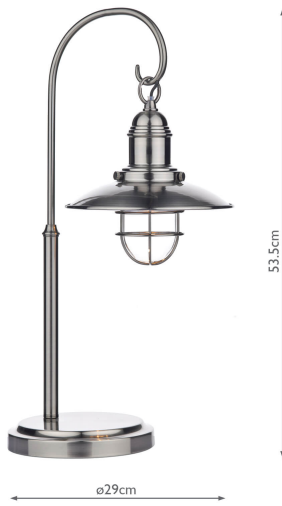

TER4261

# Terrace Table Lamp Antique Chrome

RRP  
£119.40 (inc VAT)

## TECHNICAL DATA

<b>Measurements</b>	H54 x Ø29cm
<b>Base Measurements</b>	H3.5 x Ø18cm
<b>Finish</b>	Antique Chrome,Glass
<b>Material</b>	Glass, Metal
<b>Cable Material</b>	Black
<b>Nett Weight (kg)</b>	2 kg
<b>Primary Light:</b>	
<b>Lamp</b>	1 x 40w max SES GB
<b>Recommended Lamp</b>	BUL-E14-LED-15