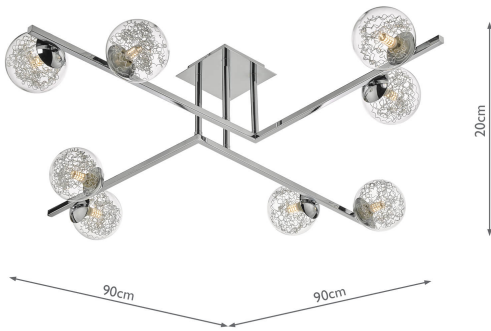

TAG4850

Taghrid 8 Light Semi Flush Polished Chrome

RRP

£99.00 (inc VAT)

TECHNICAL DATA

Measurements	D90 x H20 x W90cm
Fixing Plate Dimensions	D10 x H2 x W10cm
Finish	Polished Chrome, Glass
Material	Glass, Metal
Nett Weight (kg)	2.5 kg

Primary Light:

Lamp 8 x 40w max G9

Recommended Lamp BUL-G9-LED-3

IP Rating

IP20

Suitable

Indoor

Electrical Class