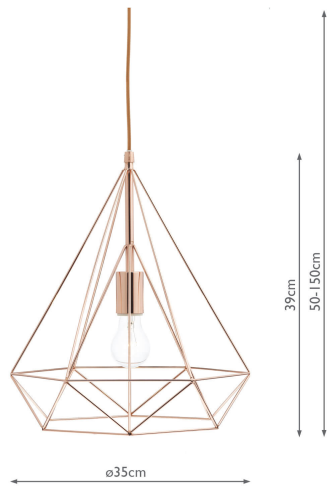

SWO0164

## TECHNICAL DATA

<b>Measurements</b>	H min50 - max150 x Ø35cm
<b>Shade Measurements</b>	H41 x Ø33cm
<b>Fixing Plate Dimensions</b>	H2.5 x Ø12cm
<b>Finish</b>	Polished Copper
<b>Material</b>	Metal
<b>Cable Material</b>	Copper
<b>Nett Weight (kg)</b>	1 kg
<b>Primary Light:</b>	
<b>Lamp</b>	1 x 60w max ES GLS
<b>Recommended Lamp</b>	BUL-E27-LED-16