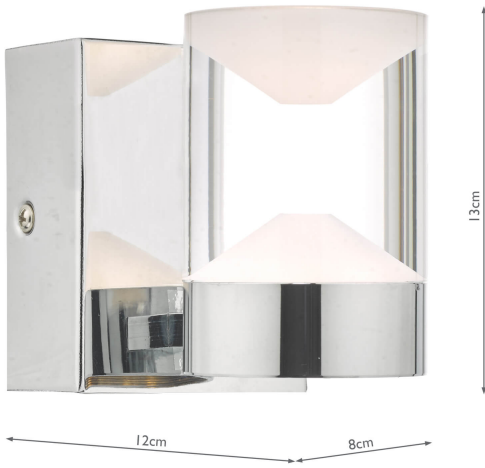

SUS0750

Susa Bathroom Wall Light Polished Chrome Acrylic IP44 LED

RRP

£74.40 (inc VAT)

TECHNICAL DATA

Measurements	D12 x H13 x W8cm
Fixing Plate Dimensions	D3 x H13 x W8cm
Finish	Polished Chrome, Clear
Material	Metal, Plastic
Nett Weight (kg)	1 kg
Primary Light:	
Lamp	1 x 6w LED
Lumens	460
Efficiency	77lm/w
Colour Rendering	80 Ra

IP Rating

IP44

Suitable

Bathroom Zones 1 & 2

Electrical Class

Class II, Double Insulated