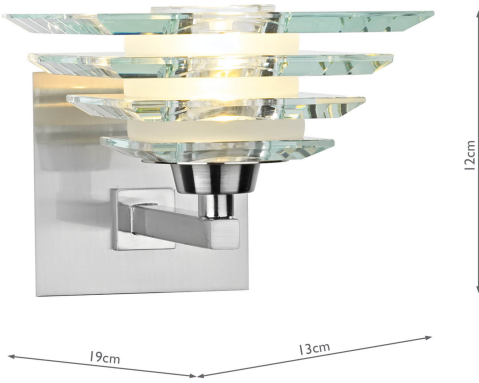

### TECHNICAL DATA

<b>Measurements</b>	D19 x H12 x W13cm
<b>Fixing Plate Dimensions</b>	D2.5 x H7 x W7cm
<b>Finish</b>	Polished Chrome, Glass
<b>Material</b>	Glass, Metal
<b>Nett Weight (kg)</b>	1 kg

<b>Primary Light:</b>	
<b>Lamp</b>	1 x 25w max G9
<b>Recommended Lamp</b>	BUL-G9-LED-3