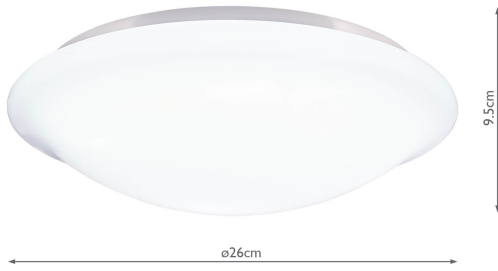

SKY522

Sky Bathroom Flush White Acrylic IP44

RRP

£29.40 (inc VAT)

TECHNICAL DATA

Measurements	H9.5 x Ø26cm
Fixing Plate Dimensions	H3 x Ø21cm
Finish	White
Material	Plastic
Nett Weight (kg)	0.42 kg
Primary Light:	
Lamp	1 x 20w max ES GLS
Recommended Lamp	BUL-E27-LED-17