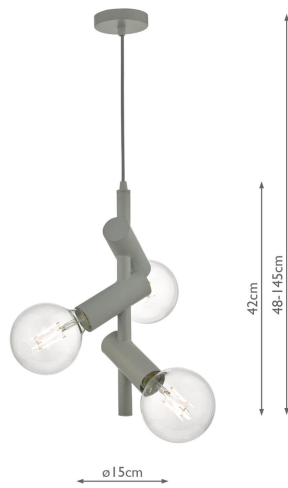

# Sion 3 Light Pendant Grey

RRP

**£90.00** (inc VAT)

## TECHNICAL DATA

<b>Measurements</b>	H min48 - max145 x Ø15cm
<b>Fixing Plate Dimensions</b>	H2.5 x Ø12cm
<b>Finish</b>	Matt Grey
<b>Material</b>	Metal
<b>Cable Material</b>	Braided Grey
<b>Nett Weight (kg)</b>	1 kg
<b>Primary Light:</b>	
<b>Lamp</b>	3 x 60w max ES GLS
<b>Recommended Lamp</b>	BUL-E27-LED-19