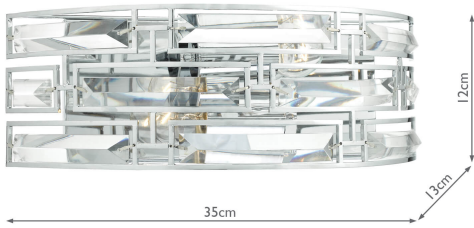

SEV0950

Seville 2 Light Wall Light Crystal Polished Chrome

RRP

£102.00 (inc VAT)

TECHNICAL DATA

| | |
|--------------------------------|--------------------------|
| Measurements | D13 x H12 x W35cm |
| Shade Measurements | Ø30cm |
| Fixing Plate Dimensions | D13 x H12 x W35cm |
| Finish | Polished Chrome, Crystal |
| Material | Crystal, Metal |
| Nett Weight (kg) | 1.5 kg |
| Primary Light: | |
| Lamp | 2 x 40w max ES GLS |
| Recommended Lamp | BUL-E27-LED-16 |

IP Rating

IP20

Suitable

Indoor

Electrical Class

Class II, Double Insulated