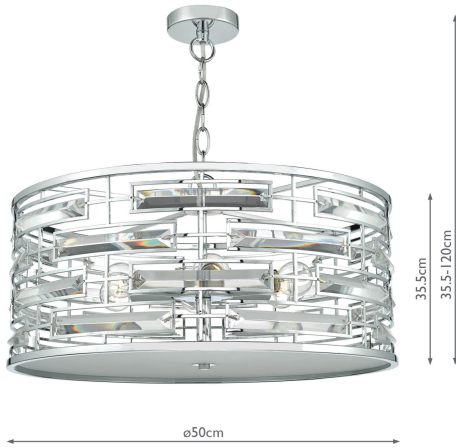

SEV0650

Seville 6 Light Pendant K9 Crystal Polished Chrome

RRP

£348.00 (inc VAT)

TECHNICAL DATA

Measurements	H min36 - max120 x Ø50cm
Shade Measurements	H22 x Ø50cm
Fixing Plate Dimensions	H2 x Ø10cm
Finish	Polished Chrome, Crystal
Material	Crystal, Metal
Cable Material	Clear
Nett Weight (kg)	7 kg
Primary Light:	
Lamp	6 x 60w max SES GB
Recommended Lamp	BUL-E14-LED-15

IP Rating

IP20

Suitable

Indoor

Electrical Class

Class II, Double Insulated