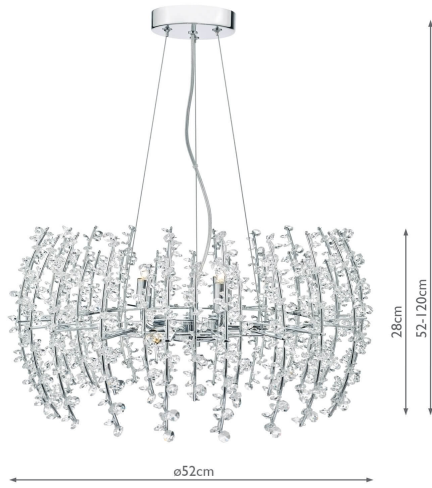

SES0650

Sestina 6 Light Pendant Crystal Beads Chrome Frame

RRP

£358.80 (inc VAT)

TECHNICAL DATA

| | |
|--------------------------------|-----------------------------|
| Measurements | H min52 - max120 x Ø52cm |
| Fixing Plate Dimensions | H2.5 x Ø12cm |
| Finish | Crystal, Polished Chrome |
| Material | Crystal, Metal |
| Cable Material | Clear |
| Nett Weight (kg) | 3.5 kg |
| Primary Light: | |
| Lamp | 6 x 40w max G9 |
| Recommended Lamp | BUL-G9-LED-3 |