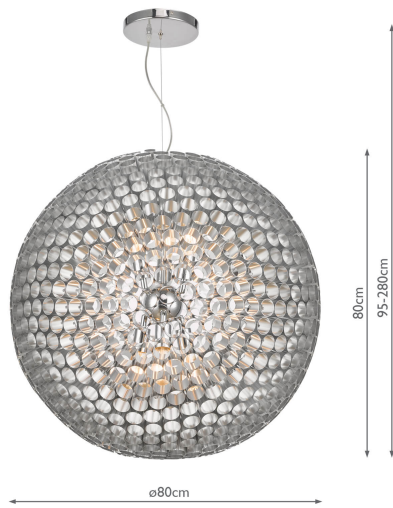

SER8650

Serafina 6 Light Pendant Brushed Chrome Large

RRP

£838.80 (inc VAT)

TECHNICAL DATA

Measurements	H min95 - max280 x Ø80cm
Fixing Plate Dimensions	H2.5 x Ø20cm
Finish	Brushed Chrome
Material	Metal
Cable Material	Clear
Nett Weight (kg)	10 kg
Primary Light:	
Lamp	6 x 60w max ES GLS
Recommended Lamp	BUL-E27-LED-16