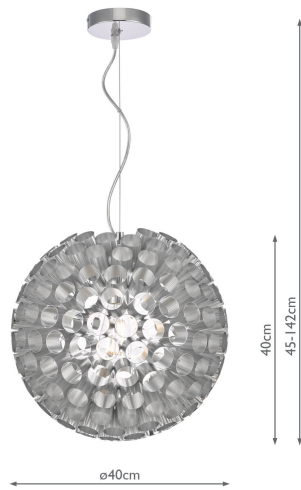

SER0150

Serafina Small Pendant Brushed Chrome

RRP

£180.00 (inc VAT)

TECHNICAL DATA

Measurements	H min45 - max142 x Ø40cm
Fixing Plate Dimensions	H2.5 x Ø12cm
Finish	Brushed Chrome
Material	Metal
Cable Material	Clear
Nett Weight (kg)	2 kg
Primary Light:	
Lamp	1 x 60w max ES GLS
Recommended Lamp	BUL-E27-LED-16