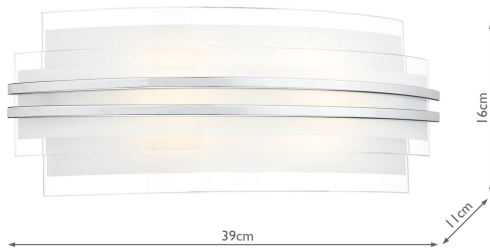

SEC372

Sector Large Wall Light Frosted Glass Polished Chrome LED

RRP

£138.00 (inc VAT)

TECHNICAL DATA

Measurements	D11 x H16 x W39cm
Fixing Plate Dimensions	D3 x H9 x W20cm
Finish	White Frosted Glass
Material	Glass
Nett Weight (kg)	1.5 kg

Primary Light:

Lamp 2 x 5w LED

Lumens	530
Efficiency	53lm/w
Colour Rendering	80 Ra

LED

IP Rating

IP20

Suitable

Indoor