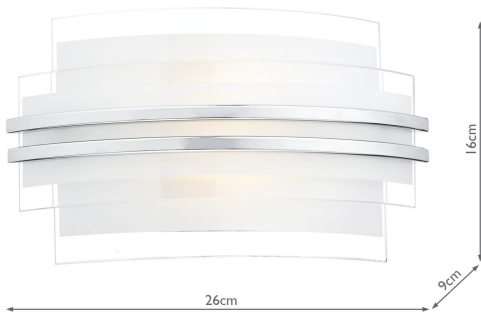

# Sector Small Wall Light Frosted Glass Polished Chrome LED

RRP

**£100.20** (inc VAT)

## TECHNICAL DATA

<b>Measurements</b>	D9 x H16 x W26cm
<b>Finish</b>	White Frosted Glass, Polished Chrome
<b>Material</b>	Glass, Metal
<b>Nett Weight (kg)</b>	1.5 kg
<b>Primary Light:</b>	
<b>Lamp</b>	1 x 5w LED
<b>Lumens</b>	270
<b>Efficiency</b>	54lm/w
<b>Colour Rendering</b>	82 Ra