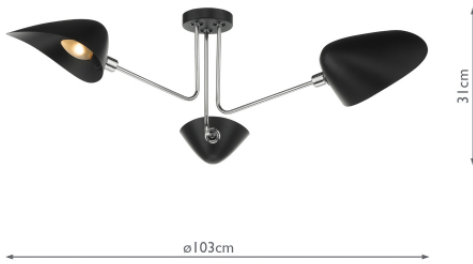

## Sebastian 3 Light Semi Flush Matt Black Polished Chrome

RRP

**£126.00** (inc VAT)

### TECHNICAL DATA

Measurements	H31 x Ø103cm
Fixing Plate Dimensions	H2.5 x Ø12cm
Finish	Matt Black, Polished Chrome
Material	Metal
Nett Weight (kg)	1.5 kg
Primary Light: Lamp	3 x 40w max SES CNDL
Recommended Lamp	BUL-E14-LED-13