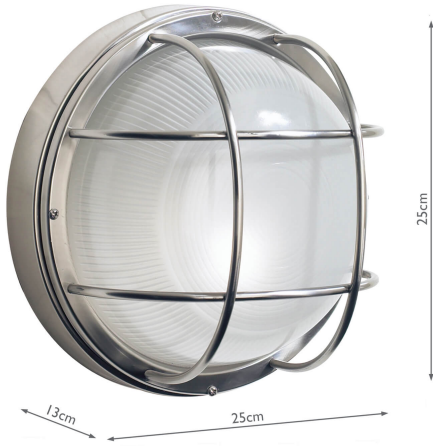

SAL5044

Salcombe Round Outdoor Wall Light Stainless Steel Glass IP44

RRP

£126.00 (inc VAT)

TECHNICAL DATA

Measurements	D13 x H25 x W25cm
Fixing Plate Dimensions	H4 x Ø25cm
Finish	Polished Stainless Steel, Ribbed Glass
Material	Glass, Metal
Nett Weight (kg)	2 kg
Primary Light:	
Lamp	1 x 60w max ES GLS
Recommended Lamp	BUL-E27-LED-17

IP Rating
Suitable

IP44

Outdoor, Bathroom Zones
1 & 2