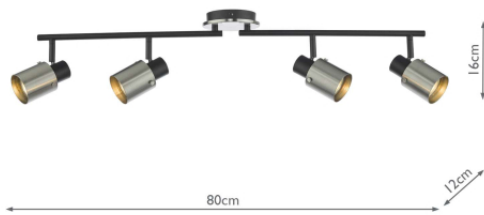

RYA8438

Ryan 4 Light Bar Spotlight Brushed Nickel Matt Black

RRP

£118.80 (inc VAT)

TECHNICAL DATA

Measurements	D12 x H16 x W80cm
Fixing Plate Dimensions	H3 x Ø12cm
Finish	Brushed Nickel, Matt Black
Material	Metal
Nett Weight (kg)	1.5 kg
Primary Light:	
Lamp	4 x 11w max GU10 Reflector
Recommended Lamp	BUL-GU10-LED-4

**IP Rating**

IP20

Suitable

Indoor

Electrical Class

Class II, Double Insulated