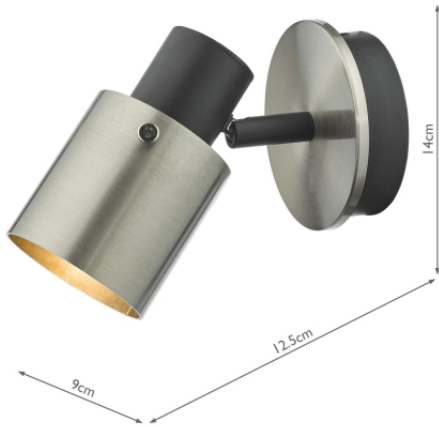

RYA0738

Ryan Single Wall Spotlight Brushed Nickel Matt Black

RRP

£43.80 (inc VAT)

TECHNICAL DATA

Measurements	D12.5 x H14 x W9cm
Fixing Plate Dimensions	H2.5 x Ø9cm
Finish	Brushed Nickel, Matt Black
Material	Metal
Nett Weight (kg)	0.39 kg
Primary Light:	
Lamp	1 x 11w max GU10 Reflector
Recommended Lamp	BUL-GU10-LED-4

IP Rating

IP20

Suitable

Indoor

Electrical Class

Class II, Double Insulated