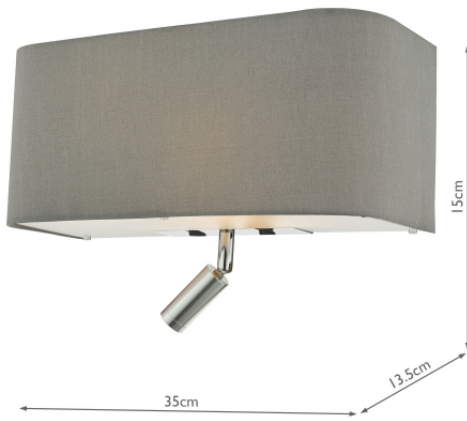

RON7139L

Ronda 3 Light Wall Light Grey With LED Reading Light

RRP

£117.60 (inc VAT)

TECHNICAL DATA

| | |
|--------------------------------|-----------------------|
| Measurements | D15 x H15 x W35cm |
| Shade Measurements | D14 x H16 x W36cm |
| Fixing Plate Dimensions | D4 x H15 x W22cm |
| Finish | Grey, Polished Chrome |
| Material | Fabric, Metal |
| Nett Weight (kg) | 1.5 kg |

| | |
|-------------------------|--------------------|
| Primary Light: | |
| Lamp | 2 x 10w max ES GLS |
| Recommended Lamp | BUL-E27-LED-17 |

| | |
|-------------------------|----------------------------|
| IP Rating | IP20 |
| Suitable | Indoor |
| Electrical Class | Class II, Double Insulated |

| | |
|-------------------------|------------|
| Secondary Light: | |
| Lamp | 1 x 2w LED |
| Lamp Included | Yes |

| | |
|---------------------------|------------------|
| Lumens | 220 |
| Efficiency | 55lm/w |
| Colour Temperature | 4000k Cool White |
| Colour Rendering | 80 Ra |