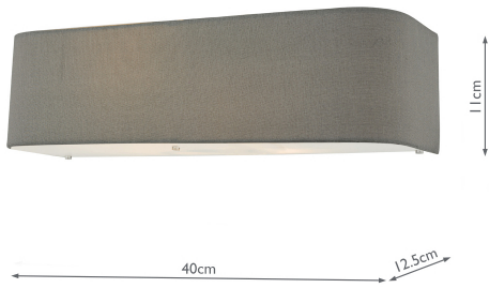

RON0939

Ronda 2 Light Wall Light Grey

RRP

£70.80 (inc VAT)

TECHNICAL DATA

Measurements	D12.5 x H11 x W40cm
Shade Measurements	D13 x H10.5 x W40cm
Fixing Plate Dimensions	D2.5 x H10 x W22cm
Finish	Grey
Material	Fabric
Nett Weight (kg)	1 kg
Primary Light:	
Lamp	2 x 10w max ES GLS
Recommended Lamp	BUL-E27-LED-17

IP Rating

IP20

Suitable

Indoor

Electrical Class

Class II, Double Insulated