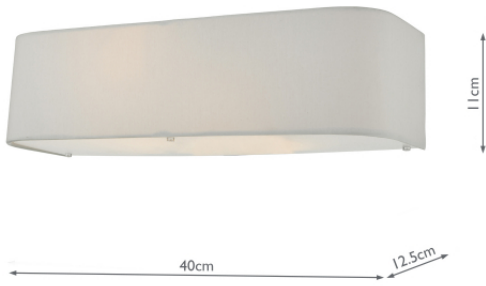

RON092

Ronda 2 Light Wall Light Ivory

RRP

£70.80 (inc VAT)

TECHNICAL DATA

Measurements D12.5 x H11 x W40cm

Finish Ivory

Material Fabric

Nett Weight (kg) 1 kg

Primary Light:

Lamp 2 x 10w max ES GLS

Recommended Lamp BUL-E27-LED-17

IP Rating

IP20

Suitable

Indoor