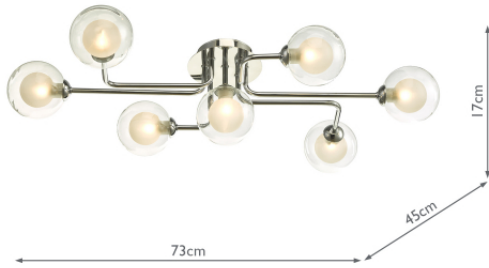

REY3450-04

Reyna 7 Light Semi Flush Polished Chrome With Clear/Opal Glass

RRP

£134.40 (inc VAT)

TECHNICAL DATA

Measurements	D45 x H17 x W73cm
Finish	Polished Chrome,Glass
Material	Glass, Metal
Nett Weight (kg)	1.5 kg
Primary Light:	
Lamp	7 x 25w max G9
Recommended Lamp	BUL-G9-LED-3