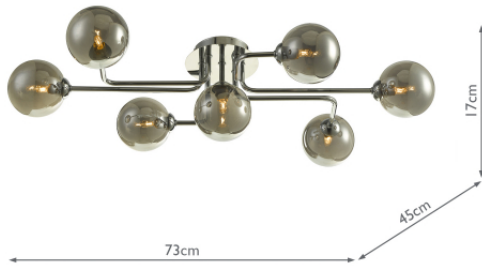

REY3450-01

Reyna 7 Light Semi Flush Polished Chrome With Smoked Glass

RRP

£134.40 (inc VAT)

TECHNICAL DATA

Measurements	D45 x H17 x W73cm
Finish	Polished Chrome, Smoked Glass
Material	Glass, Metal
Nett Weight (kg)	1.5 kg
Primary Light:	
Lamp	7 x 25w max G9
Recommended Lamp	BUL-G9-LED-3

IP Rating

IP20

Suitable

Indoor