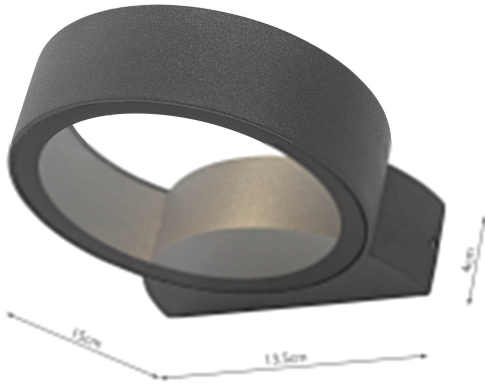

REO3239

Reon Outdoor Wall Light Matt Grey Glass IP65 LED

RRP

£76.80 (inc VAT)

TECHNICAL DATA

Measurements	D15 x H4 x W13.5cm
Finish	Matt Grey, Glass
Material	Glass, Metal
Nett Weight (kg)	0.5 kg
Primary Light:	
Lamp	1 x 5w LED
Lumens	245
Efficiency	49lm/w
Colour Rendering	83 Ra

IP Rating
Suitable

IP65
Outdoor, Bathroom Zones
1 & 2