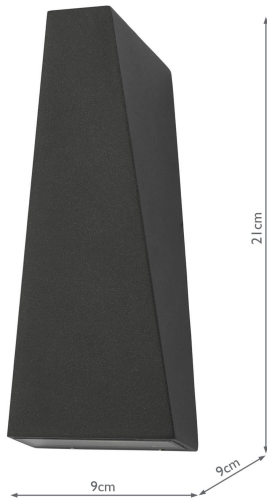

# Paco Outdoor 2 Light Wall Light Matt Grey IP65 LED

RRP

**£69.60** (inc VAT)

## TECHNICAL DATA

<b>Measurements</b>	D9 x H21 x W9cm
<b>Finish</b>	Matt Grey, Glass
<b>Material</b>	Glass, Metal
<b>Nett Weight (kg)</b>	0.5 kg
<b>Primary Light: Lamp</b>	2 x 3w LED
<b>Lumens</b>	264
<b>Efficiency</b>	44lm/w
<b>Colour Rendering</b>	81 Ra