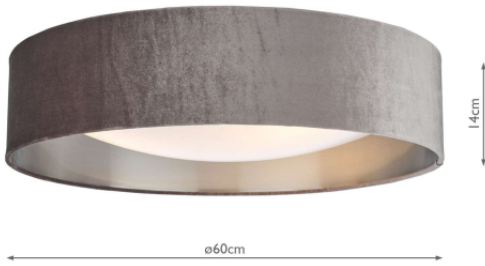

NYS4837

Nysa 3 Light Flush Velvet Mink Shade 60cm

RRP

£134.40 (inc VAT)

TECHNICAL DATA

Measurements	H14 x Ø60cm
Fixing Plate Dimensions	H2 x Ø36cm
Finish	Brown, White Frosted Plastic
Material	Fabric, Plastic
Nett Weight (kg)	2.5 kg
Primary Light: Lamp	3 x 9w max ES GLS
Recommended Lamp	BUL-E27-LED-17