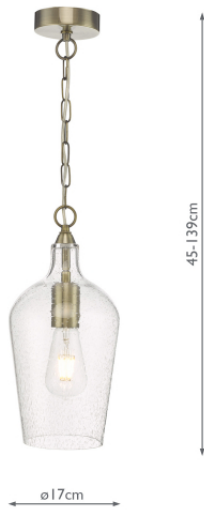

## TECHNICAL DATA

<b>Measurements</b>	H min45 - max139 x Ø17cm
<b>Fixing Plate Dimensions</b>	H2.5 x Ø9cm
<b>Finish</b>	Glass,Antique Brass
<b>Material</b>	Glass, Metal
<b>Cable Material</b>	Clear
<b>Nett Weight (kg)</b>	1 kg
<b>Primary Light:</b>	
<b>Lamp</b>	1 x 60w max ES GLS
<b>Recommended Lamp</b>	BUL-E27-LED-15