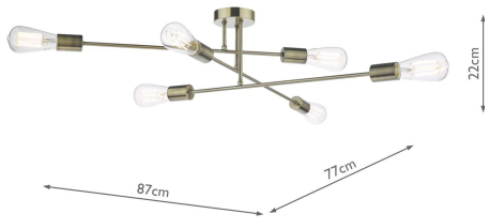

### TECHNICAL DATA

<b>Measurements</b>	D77 x H22 x W87cm
<b>Fixing Plate Dimensions</b>	H2.5 x Ø10cm
<b>Finish</b>	Antique Brass
<b>Material</b>	Metal
<b>Nett Weight (kg)</b>	1 kg