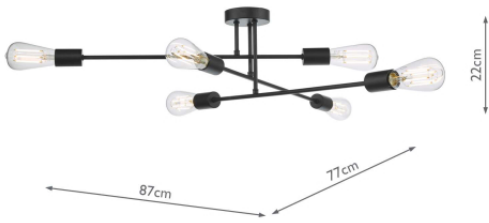

NEV6422

Neve 6 Light Flush Matt Black

RRP
£106.80 (inc VAT)

TECHNICAL DATA

Measurements	D77 x H22 x W87cm
Fixing Plate Dimensions	H2.5 x Ø15cm
Finish	Matt Black
Material	Metal
Nett Weight (kg)	1 kg

Primary Light:

Lamp	6 x 60w max ES GLS
Recommended Lamp	BUL-E27-LED-15

IP Rating	IP20
Suitable	Indoor
Electrical Class	Class II, Double Insulated