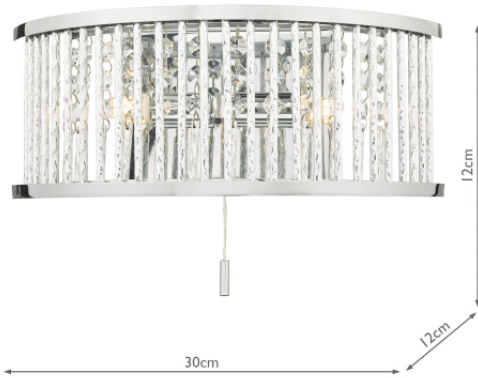

NAN0968

Nantes 2 Light Wall Light Polished Chrome Aluminium

RRP

£90.00 (inc VAT)

TECHNICAL DATA

Measurements	D12 x H12 x W30cm
Fixing Plate Dimensions	D2.5 x H12 x W16cm
Finish	Polished Chrome, Clear
Material	Metal, Plastic
Nett Weight (kg)	1 kg

Primary Light:

Lamp 2 x 40w max G9

Recommended Lamp BUL-G9-LED-3

IP Rating

IP20

Suitable

Indoor

Electrical Class