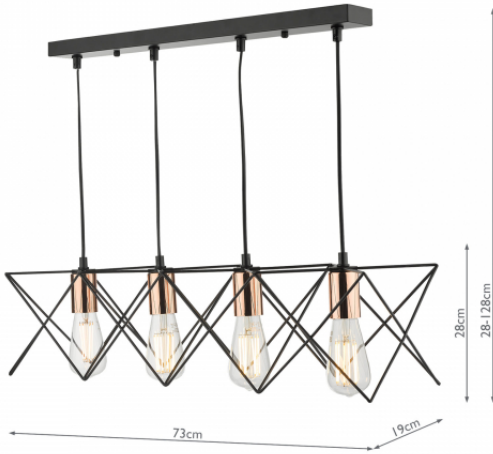

MID0422

Midi 4 Light Bar Pendant Black & Copper Detail

RRP

£118.80 (inc VAT)

TECHNICAL DATA

Measurements	D19 x H min28 - max128 x W73cm
Fixing Plate Dimensions	D6.5 x H2.5 x W63cm
Finish	Matt Black, Polished Copper
Material	Metal
Cable Material	Black
Nett Weight (kg)	2 kg
Primary Light:	
Lamp	4 x 40w max ES GLS
Recommended Lamp	BUL-E27-LED-16