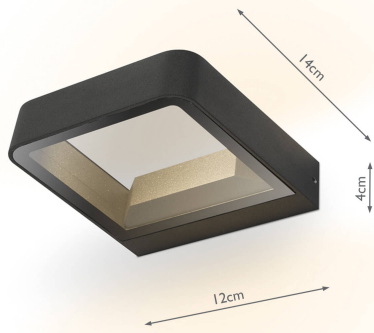

# Malone Square Outdoor Wall Light Matt Grey Glass IP65 LED

RRP

**£71.40** (inc VAT)

## TECHNICAL DATA

Measurements	D14 x H4 x W12cm
Finish	Matt Grey, Glass
Material	Glass, Metal
Nett Weight (kg)	0.5 kg
Primary Light: Lamp	1 x 5w LED
Lumens	312
Efficiency	63lm/w
Colour Rendering	79 Ra

IP Rating  
Suitable