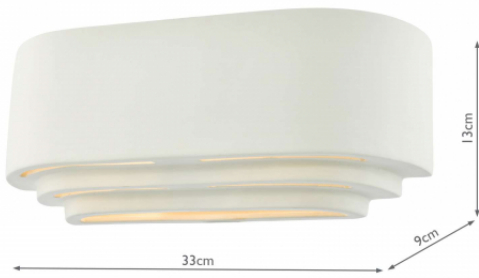

LAN372

Lando Ceramic Wall Washer White

RRP
£32.40 (inc VAT)

TECHNICAL DATA

Measurements	D9 x H13 x W33cm
Finish	White Ceramic
Material	Ceramic
Nett Weight (kg)	1 kg
Primary Light:	
Lamp	1 x 40w max SES CNDL
Recommended Lamp	BUL-E14-LED-17

IP Rating	IP20
Suitable	Indoor
Electrical Class	Class II, Double Insulated