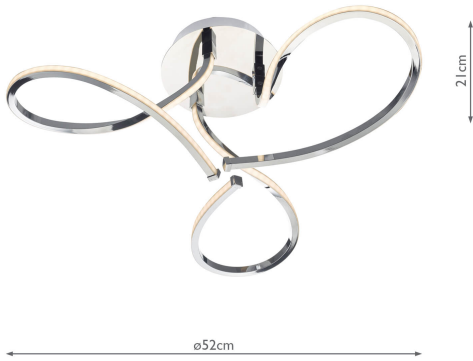

KIL5350

Killian 3 Light Semi Flush Polished Chrome LED

RRP

£189.60 (inc VAT)

TECHNICAL DATA

Measurements	H21 x Ø52cm
Fixing Plate Dimensions	H3.5 x Ø12cm
Finish	Polished Chrome
Material	Metal
Nett Weight (kg)	0.5 kg

Primary Light:	
Lamp	3 x 5w LED

Lumens	934
Efficiency	63lm/w
Colour Rendering	83 Ra

IP Rating

IP20

Suitable

Indoor

Electrical Class

Class II, Double Insulated