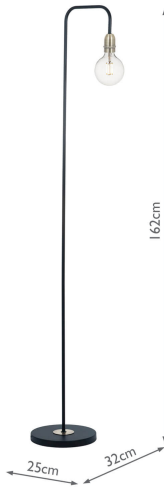

# Kiefer Floor Lamp Black & Antique Brass

RRP

**£69.60** (inc VAT)

## TECHNICAL DATA

<b>Measurements</b>	D25 x H162 x W32cm
<b>Base Measurements</b>	H162 x Ø25cm
<b>Finish</b>	Matt Black, Antique Brass
<b>Material</b>	Metal
<b>Cable Material</b>	Black
<b>Nett Weight (kg)</b>	3 kg
<b>Primary Light:</b>	
<b>Lamp</b>	1 x 60w max ES GLS
<b>Recommended Lamp</b>	BUL-E27-LED-19