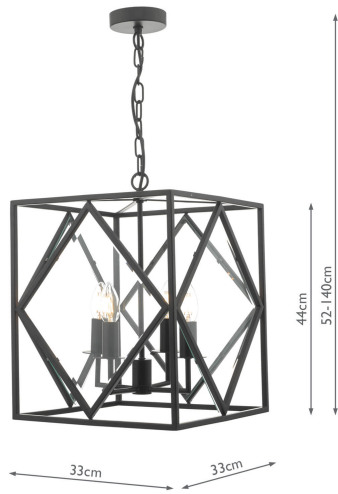

JEP0422

Jepsen 4 Light Lantern Black & Bevelled Edge Glass

RRP

£222.00 (inc VAT)

TECHNICAL DATA

Measurements	D33 x H min52 - max140 x W33cm
Shade Measurements	D33 x H38 x W33cm
Fixing Plate Dimensions	H2 x Ø10cm
Finish	Satin Black, Bevelled Glass
Material	Glass, Metal
Cable Material	Black
Nett Weight (kg)	5 kg
Primary Light:	
Lamp	4 x 60w max SES CNDL
Recommended Lamp	BUL-E14-LED-13

IP Rating

IP20

Suitable

Indoor

Electrical Class

Class II, Double Insulated