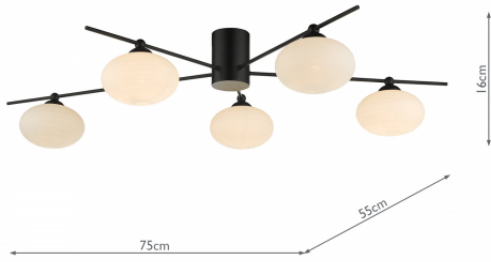

JAS5422

Jasper 5lt Semi Flush Matt Black Opal Glass

RRP

£119.40 (inc VAT)

TECHNICAL DATA

Measurements	D55 x H16 x W75cm
Fixing Plate Dimensions	H8 x Ø6cm
Finish	Matt Black, Opal Glass
Material	Glass, Metal
Nett Weight (kg)	1 kg

Primary Light:

Lamp 5 x 25w max G9

Recommended Lamp BUL-G9-LED-3

IP Rating

IP20

Suitable

Indoor