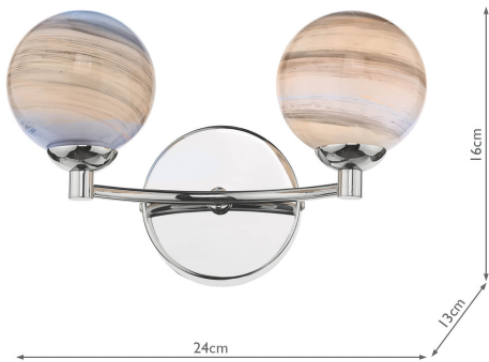

## Izzy 2 Light Wall Light Polished Chrome Planet Glass

RRP

**£63.00** (inc VAT)

### TECHNICAL DATA

<b>Measurements</b>	D13 x H16 x W24cm
<b>Finish</b>	Polished Chrome, Multi Coloured Glass
<b>Material</b>	Glass, Metal
<b>Nett Weight (kg)</b>	0.5 kg

<b>Primary Light:</b>	
<b>Lamp</b>	2 x 40w max G9
<b>Recommended Lamp</b>	BUL-G9-LED-3