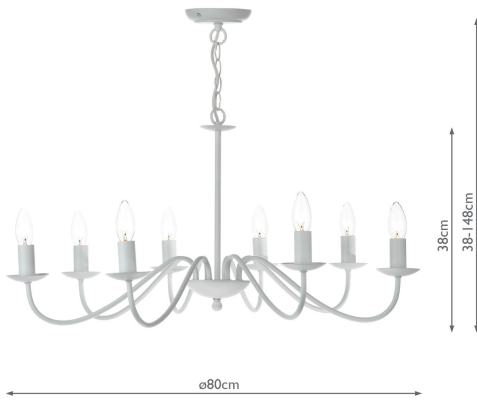

IRW0802

Irwin 8 Light Pendant Dual Mount White

RRP

£234.00 (inc VAT)

TECHNICAL DATA

Measurements	H min38 - max148 x Ø80cm
Fixing Plate Dimensions	H2.5 x Ø13cm
Finish	Matt White
Material	Metal
Nett Weight (kg)	2.5 kg
Shade Included	Fitting Only
Primary Light:	
Lamp	8 x 40w max SES CNDL
Recommended Lamp	BUL-E14-LED-13

IP Rating

IP20

Suitable

Indoor