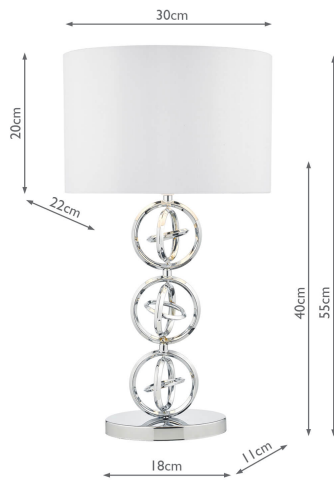

INN4250

Innsbruck Table Lamp Polished Chrome With Shade

RRP

£138.00 (inc VAT)

TECHNICAL DATA

Measurements	D22 x H55 x W30cm
Base Measurements	D11.5 x H43 x W18cm
Shade Measurements	D22 x H20 x W30cm
Finish	Polished Chrome
Material	Metal
Cable Material	Clear
Nett Weight (kg)	1.5 kg
Shade Included	Shade Inc
Shade Material	Ivory Faux Silk
Primary Light:	
Lamp	1 x 60w max ES GLS
Recommended Lamp	BUL-E27-LED-16