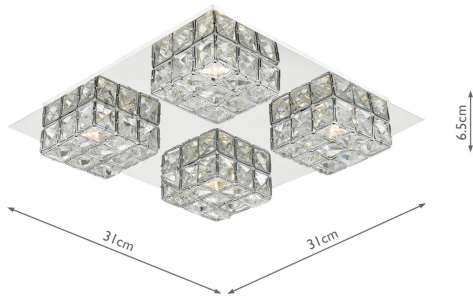

IMO0450

Imogen LED flush glass faceted squares Polished Chrome frame

RRP

£180.00 (inc VAT)

TECHNICAL DATA

Measurements	D31 x H6.5 x W31cm
Fixing Plate Dimensions	D31 x H3.5 x W31cm
Finish	Polished Chrome, Crystal
Material	Crystal, Metal
Nett Weight (kg)	2 kg
Primary Light:	
Lamp	4 x 5w LED
Lumens	1232
Efficiency	62lm/w
Colour Rendering	83 Ra

LED

IP Rating

IP20

Suitable

Indoor

Electrical Class

Class II, Double Insulated